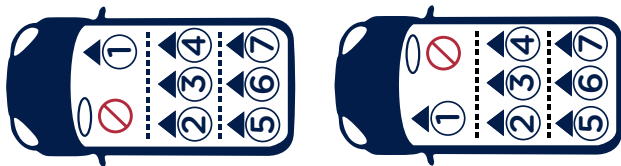

cari™ aire

child restraint-to-vehicle fit guide

nuna®

Designed
around your life

vehicle fitting information

They are Integral Specific vehicle ISOFIX Enhanced Child Restraint System.

If in doubt, consult either the Enhanced Child Restraint System manufacturer or the retailer.

The numbers on the diagram below correspond with the vehicle fitting positions listed in the following pages.

Before you purchase the vehicle, check that it is equipped with the appropriate anchorages.