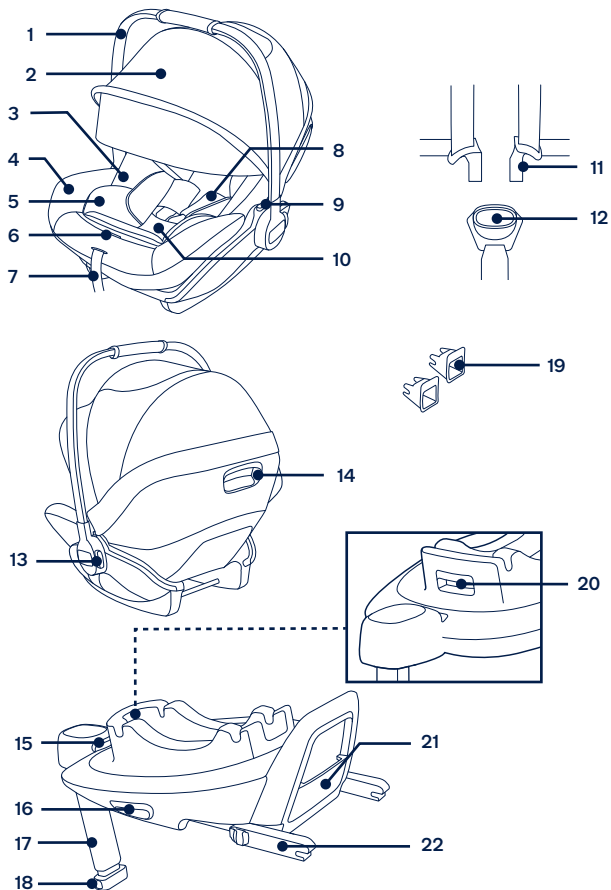

Parts List

Make sure all parts are available before assembly.
If any part is missing, please contact Nuna. No tools are required for assembly.

- | | |
|---|---|
| 1 Handle | 12 Buckle |
| 2 Canopy | 13 Handle Adjustment Button |
| 3 Instruction Manual Storage Compartment (between seat pad and plastic) | 14 Backrest Adjustment Button |
| 4 Seat Pad | 15 ISOFIX Adjustment Button |
| 5 Infant Insert | 16 Releasing Button |
| 6 Webbing Adjustment Button | 17 Load Leg |
| 7 Adjustment Webbing | 18 Load Leg Adjustment Button |
| 8 Shoulder Harness Covers | 19 ISOFIX Guides |
| 9 Stroller Fix Releasing Button | 20 Infant Carrier Rotating Button |
| 10 Crotch Harness Cover | 21 Instruction Manual Storage Compartment |
| 11 Harness Connector | 22 ISOFIX Connector |