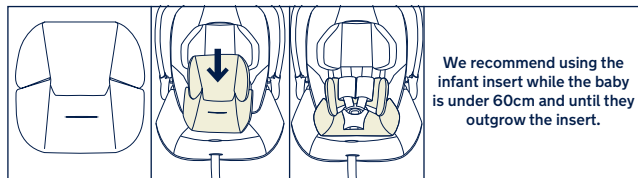

Height Adjustment

for Head Support and Shoulder Harnesses

Check that shoulder harness straps are set at the proper height. Please choose the proper height of shoulder harness.

! Shoulder harness straps must be nearest to your child's shoulders (19), but not above the shoulder line. (20)

! If the Shoulder harness straps are not at proper height, the child might be ejected from the enhanced child restraint if there is a crash.

Pull the head support adjustment lever (21), meanwhile pull up or down the head support until it snaps into one of the 10 positions. The head support positions are shown as (22).

Backrest Adjustment

There are 3 angles for the backrest.

Please press backrest adjustment button (23) to heighten or lower the backrest. (24)

Securing Child

1 - Press the rotating button to rotate for easier side loading/unloading of the child. (25)

2 - Use Infant Insert.

After the child is placed in the enhanced child restraint, check whether the shoulder harness straps are set to the proper height.

3 - While pressing the webbing adjustment button, pull completely the two shoulder harness straps of the enhanced child restraint. (26)

4 - Unlock the buckle by pressing the red button. (27)

5 - Place child into the enhanced child restraint and lock the buckle. (28)(29)

6 - Tighten the shoulder harness straps by pulling the adjustment webbing. (30)

! Make sure the space between the child and the shoulder harness straps is about the thickness of one hand.

7 - Rotating seat to be rearward facing, the enhanced child restraint indicator shows green. (31)

Canopy

1 - To assemble the canopy, snap the canopy to the rear of seat. (32)

2 - To open the canopy, pull the canopy toward, and to close the canopy, push it back. (33)

3 - The canopy window can be opened for ventilation. (34)

Detach & Assemble Soft Goods

see images (35)-(47)

To re-assemble the soft goods, reverse the aforementioned steps.

Cleaning and Maintenance

Clean the frame, plastic parts, and fabric with a damp cloth, but do not use abrasives or bleach. Do not use silicon lubricants as they will attract dirt and grime.

To ensure long-lasting use, wipe this product off with a soft, absorbent cloth after using it in rainy weather.

Refer to the care labels attached to the soft goods for washing and drying instructions.

It is normal for fabric to color from sunlight and to show wear and tear after a long period of use, even when used normally.

For reasons of safety, only use original Nuna parts.

Check regularly if everything functions properly. If any parts are torn, broken, or missing, stop using this product.