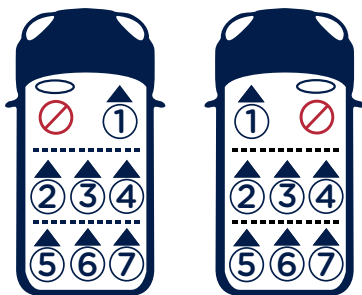

Vehicle Fitting Information

This enhanced child restraint is approved to ECE R129. It is suitable to fix into seat positions in most cars. The numbers on the diagram below correspond with the vehicle fitting positions listed in the following pages.

Seat positions in other cars may also be suitable to accept the base. If in doubt, consult either the enhanced child restraint manufacturer or the distributor.

ALWAYS give priority to the rear seats of your vehicle.

Don't use it on front seat with active airbag when installed in rear facing mode.

- Your child restraint can be fitted
- x Your child restraint can not be fitted

If your vehicle is not listed in this manual or it is not marked with either a "•" or "x" then please refer to your vehicle's handbook or contact the manufacturer for further information.

Alfa Romeo

① ② ③ ④ ⑤ ⑥ ⑦

Giulia (2017>)	X	•	X	•	-	-	-	-
Giulietta (2010>)	X	•	X	•	-	-	-	-
MiTo (2009>)	X	•	-	•	-	-	-	-
4C Coupe (2014>)	X	-	-	-	-	-	-	-
Stelvio (2017>)	X	•	X	•	-	-	-	-

Aston Martin

DB11 (2018>)	X	X	-	X	-	-	-	-
DBS (2019>)	X	X	-	X	-	-	-	-
Vantage (2019>)	X	-	-	-	-	-	-	-

Audi

A1 (2011>)	X	•	X	•	-	-	-	-
A1 Sportback (2012>)	X	•	X	•	-	-	-	-
A3 Hatch (2012>)	X	•	X	•	-	-	-	-
A3 (1996 - 2003)	X	•	X	•	-	-	-	-
A3 (2004 - 2011)	X	•	X	•	-	-	-	-
A3/S3 (2012>)	X	•	X	•	-	-	-	-
A3 e-Tron Sportback (2015>)	X	•	X	•	-	-	-	-
A3/S3 Saloon (2014>)	X	•	X	•	-	-	-	-
A4 (2005 - 2009)	X	•	X	•	-	-	-	-
A4/S4 (2015>)	X	•	X	•	-	-	-	-
A4 Avant (2016>)	X	•	X	•	-	-	-	-
A4 Allroad (2008 - 2016)	X	•	X	•	-	-	-	-
A4/S4 Avant (2008 - 2016)	X	•	X	•	-	-	-	-
A4/S4 Saloon (2008 - 2016)	X	•	X	•	-	-	-	-
A5/S5 Coupe (2016>)	X	•	-	-	-	-	-	-
A5/S5 Coupe (2009 - 2016)	X	•	-	-	-	-	-	-
A5/S5 Sportback (2009 - 2016)	X	•	X	•	-	-	-	-
A5/S5 Sportback (2017>)	X	•	X	•	-	-	-	-
A5/S5 Convertible (2017>)	X	•	-	•	-	-	-	-
A6 Allroad (2011 - 2016)	X	•	X	•	-	-	-	-
A6/S6 Avant (2011 - 2016)	X	•	X	•	-	-	-	-
A6/S6 (2011 - 2016)	X	•	X	•	-	-	-	-
A6/S6 (2016>)	X	•	X	•	-	-	-	-
A6 Allroad (2016>)	X	•	X	•	-	-	-	-
A7/S7 Sportback (2011 - 2015)	X	•	X	•	-	-	-	-
A7/S7 Sportback (2016 - 2018)	X	•	X	•	-	-	-	-