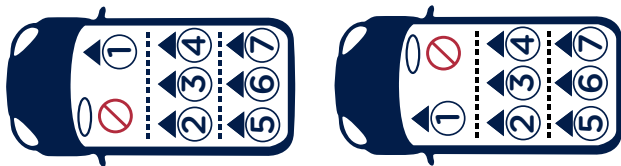

# cari™ next

child restraint-to-vehicle fit guide

nuna®

*Designed*  
**around your life**

# vehicle fitting information

They are Integral Specific vehicle ISOFIX Enhanced Child Restraint System.

If in doubt, consult either the Enhanced Child Restraint System manufacturer or the retailer.

The numbers on the diagram below correspond with the vehicle fitting positions listed in the following pages.