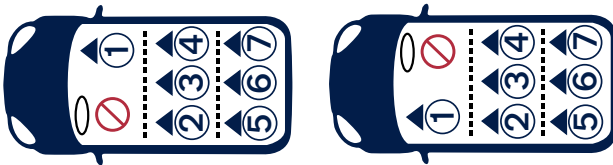

Vehicle fitting information

This is an “i-Size” Enhanced Child Restraint System. It is approved according to UN Regulation No.129, for use in, i-Size compatible vehicle seating positions as indicated by vehicle manufacturers in the vehicle users’ manual.

This is Universal Belted Enhanced Child Restraint System. It is approved according to UN Regulation No.129, for use primarily in “Universal seating positions” as indicated by vehicle manufacturers in the vehicle users’ manual.

It is suitable to fit into seat positions in most cars. The numbers on the diagram below correspond with the vehicle fitting positions listed in the following pages.

Before you purchase the vehicle, check that it is equipped with the appropriate anchorages.

ALWAYS give priority to the rear seats of your vehicle.

DO NOT use the rearward facing enhanced child restraint systems in seating positions where there is an active frontal airbag installed.

- Your child restraint can be fitted
- ✗ Your child restraint can not be fitted

If your vehicle is not listed in this manual or it is not marked with either a • or ✗ then please refer to your vehicle’s handbook or contact the manufacturer for further information. seat positions in other cars may also be suitable to accept the child restraint. if in doubt, consult either the enhanced child restraint system manufacturer or the retailer.

This fitting-list has been carefully compiled based on scientific data collected from both vehicle and child restraint. It is intended to use as a guidance. Before purchasing the child restraint, please make sure that the child restraint you purchase is compatible with your vehicle as there may be regional differences in vehicle equipment. It is essential to follow the vehicle manufacture’s recommendations in the vehicle owner’s manual.