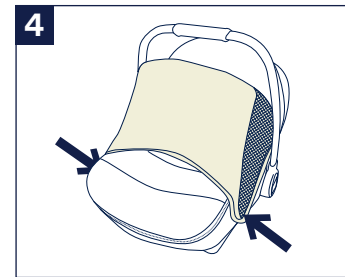

- 1 Footmuff
- 2 Hook and loop fastener
- 3 Snaps
- 4 Top Panel
- 5 Zipper
- 6 Top Panel magnet
- 7 Sky drape magnet
- 8 Storage Bag

Product Setup

- 1 - Disconnect snaps on the canopy fabric sides and pull canopy from back of infant car seat. Fold canopy up.
- 2 - Insert footmuff through canopy.
- 3 - Wrap footmuff around foot and head end of infant car seat.
- 4 - Attach footmuff to back of infant car seat fabric and secure with hook and loop fastener **(1)** then wrap side flaps around canopy mount and fasten with snaps **(2)**.
- 5 - Wrap canopy around back of seat and attach canopy fasteners **(1)** then attach snaps on the canopy fabric sides to canopy mount **(2)**.

Product Use

The winter footmuff should not cover the child's face.

- 1 - Partially unzip both sides of the footmuff and fold top panel down.
 - 2 - Secure with magnets.
 - 3 - Unzip footmuff flap from either side to access infant car seat.
 - 4 - If your PIPA series model features a Sky drape™, attach Sky drape to magnets in footmuff. Follow infant car seat instructions to access Sky drape.
 - 5 - When using footmuff inside vehicle, follow PIPA series infant car seat instructions for installation.
- ⚠ DO NOT** use top panel if it covers child's face. Outer edge of top panel should be at or below child's shoulder level.
- ⚠ DO NOT** use footmuff on infant car seat only installation using vehicle seat belt. Footmuff is to be used with base or lower anchor installation only.