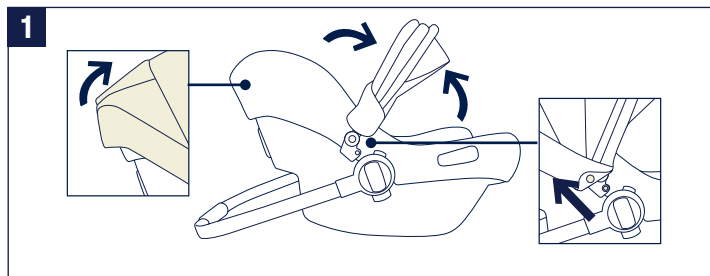

Do not use if any part of the footmuff is broken, torn, or missing.

Parts List

Make sure all parts are available before assembly. If any part is missing, please contact Nuna (see page 4 for information). No tools are required for assembly.

- 1 Footmuff
- 2 Hook and loop fastener
- 3 Snaps
- 4 Top Panel
- 5 Zipper
- 6 Top Panel magnet
- 7 Sky drape magnet
- 8 Storage Bag

Product Setup

- 1 - Disconnect snaps on the canopy fabric sides and pull canopy from back of infant car seat. Fold canopy up.
- 2 - Insert footmuff through canopy.
- 3 - Wrap footmuff around foot and head end of infant car seat.
- 4 - Attach footmuff to back of infant car seat fabric and secure with hook and loop fastener **(1)** then wrap side flaps around canopy mount and fasten with snaps **(2)**.
- 5 - Wrap canopy around back of seat and attach canopy fasteners **(1)** then attach snaps on the canopy fabric sides to canopy mount **(2)**.