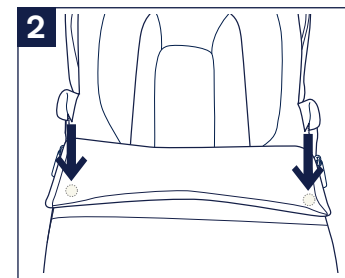

- 1 Footmuff
- 2 Hook and loop fastener
- 3 Snaps
- 4 Top Panel
- 5 Zipper
- 6 Top Panel magnet
- 7 Sky drape magnet
- 8 Storage Bag

Product Setup

- 1 - Disconnect snaps on the canopy fabric sides and pull canopy from back of infant car seat. Fold canopy up.
- 2 - Insert footmuff through canopy.
- 3 - Wrap footmuff around foot and head end of infant car seat.
- 4 - Attach footmuff to back of infant car seat fabric and secure with hook and loop fastener **(1)** then wrap side flaps around canopy mount and fasten with snaps **(2)**.
- 5 - Wrap canopy around back of seat and attach canopy fasteners **(1)** then attach snaps on the canopy fabric sides to canopy mount **(2)**.

Product Use

The winter footmuff should not cover the child's face.

- 1 - Partially unzip both sides of the footmuff and fold top panel down.
 - 2 - Secure with magnets.
 - 3 - Unzip footmuff flap from either side to access infant car seat.
 - 4 - If your PIPA series model features a Sky drape™, attach Sky drape to magnets in footmuff. Follow infant car seat instructions to access Sky drape.
 - 5 - When using footmuff inside vehicle, follow PIPA series infant car seat instructions for installation.
- ⚠ DO NOT** use top panel if it covers child's face. Outer edge of top panel should be at or below child's shoulder level.
- ⚠ DO NOT** use footmuff on infant car seat only installation using vehicle seat belt. Footmuff is to be used with base or lower anchor installation only.