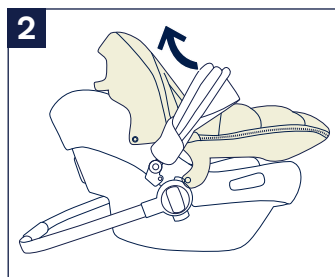

Do not use if any part of the footmuff is broken, torn, or missing.

Parts List

Make sure all parts are available before assembly. If any part is missing, please contact Nuna (see page 4 for information). No tools are required for assembly.

- 1 Footmuff
- 2 Hook and loop fastener
- 3 Snaps
- 4 Top Panel
- 5 Zipper
- 6 Top Panel magnet
- 7 Sky drape magnet
- 8 Storage Bag

Product Setup

- 1 - Disconnect snaps on the canopy fabric sides and pull canopy from back of infant car seat. Fold canopy up.
- 2 - Insert footmuff through canopy.
- 3 - Wrap footmuff around foot and head end of infant car seat.
- 4 - Attach footmuff to back of infant car seat fabric and secure with hook and loop fastener **(1)** then wrap side flaps around canopy mount and fasten with snaps **(2)**.
- 5 - Wrap canopy around back of seat and attach canopy fasteners **(1)** then attach snaps on the canopy fabric sides to canopy mount **(2)**.