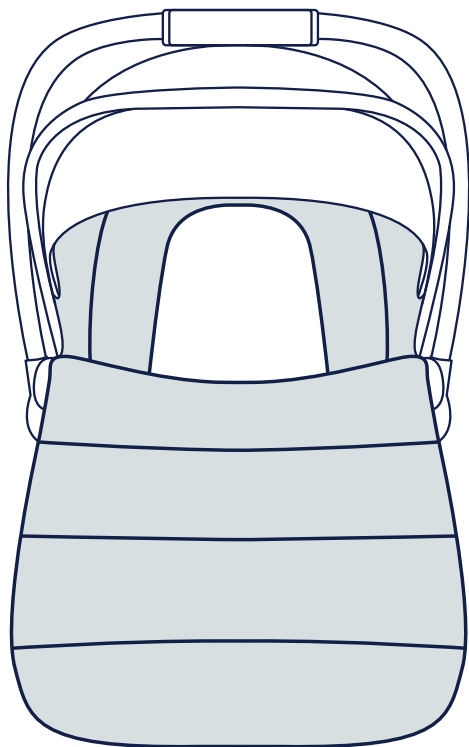

pipa™ series winter footmuff

nuna®