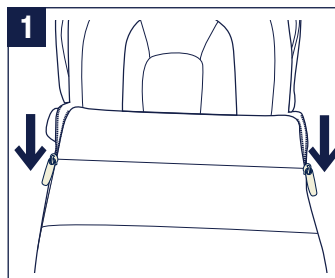

- 1 Footmuff
- 2 Hook and loop fastener
- 3 Snaps
- 4 Top Panel
- 5 Zipper
- 6 Top Panel magnet
- 7 Sky drape magnet
- 8 Storage Bag

Product Setup

- 1 - Disconnect snaps on the canopy fabric sides and pull canopy from back of infant car seat. Fold canopy up.
- 2 - Insert footmuff through canopy.
- 3 - Wrap footmuff around foot and head end of infant car seat.
- 4 - Attach footmuff to back of infant car seat fabric and secure with hook and loop fastener **(1)** then wrap side flaps around canopy mount and fasten with snaps **(2)**.
- 5 - Wrap canopy around back of seat and attach canopy fasteners **(1)** then attach snaps on the canopy fabric sides to canopy mount **(2)**.

Product Use

The winter footmuff should not cover the child's face.

- 1 - Partially unzip both sides of the footmuff and fold top panel down.
 - 2 - Secure with magnets.
 - 3 - Unzip footmuff flap from either side to access infant car seat.
 - 4 - If your PIPA series model features a Sky drape™, attach Sky drape to magnets in footmuff. Follow infant car seat instructions to access Sky drape.
 - 5 - When using footmuff inside vehicle, follow PIPA series infant car seat instructions for installation.
- ⚠ DO NOT** use top panel if it covers child's face. Outer edge of top panel should be at or below child's shoulder level.
- ⚠ DO NOT** use footmuff on infant car seat only installation using vehicle seat belt. Footmuff is to be used with base or lower anchor installation only.