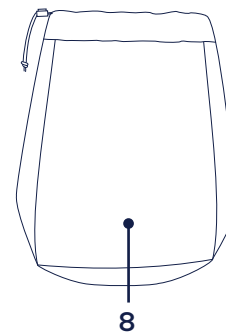

- 1 Footmuff
- 2 Hook and loop fastener
- 3 Snaps
- 4 Top Panel
- 5 Zipper
- 6 Top Panel magnet
- 7 Sky drape magnet
- 8 Storage Bag

Product Setup

- 1 - Disconnect snaps on the canopy fabric sides and pull canopy from back of infant car seat. Fold canopy up.
- 2 - Insert footmuff through canopy.
- 3 - Wrap footmuff around foot and head end of infant car seat.
- 4 - Attach footmuff to back of infant car seat fabric and secure with hook and loop fastener **(1)** then wrap side flaps around canopy mount and fasten with snaps **(2)**.
- 5 - Wrap canopy around back of seat and attach canopy fasteners **(1)** then attach snaps on the canopy fabric sides to canopy mount **(2)**.