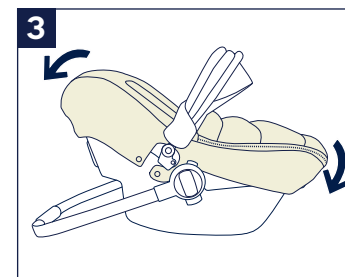

Do not use if any part of the footmuff is broken, torn, or missing.

Parts List

Make sure all parts are available before assembly. If any part is missing, please contact Nuna (see page 4 for information). No tools are required for assembly.

- 1 Footmuff
- 2 Hook and loop fastener
- 3 Snaps
- 4 Top Panel
- 5 Zipper
- 6 Top Panel magnet
- 7 Sky drape magnet
- 8 Storage Bag

Product Setup

- 1 - Disconnect snaps on the canopy fabric sides and pull canopy from back of infant car seat. Fold canopy up.
- 2 - Insert footmuff through canopy.
- 3 - Wrap footmuff around foot and head end of infant car seat.
- 4 - Attach footmuff to back of infant car seat fabric and secure with hook and loop fastener **(1)** then wrap side flaps around canopy mount and fasten with snaps **(2)**.
- 5 - Wrap canopy around back of seat and attach canopy fasteners **(1)** then attach snaps on the canopy fabric sides to canopy mount **(2)**.