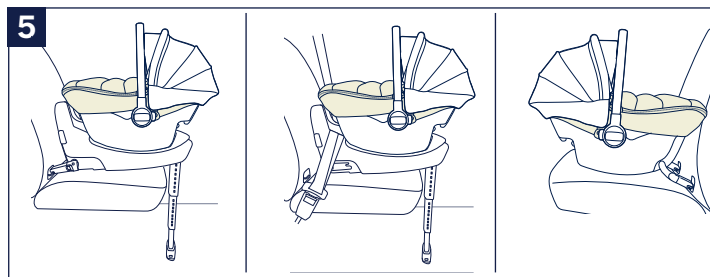

- 1 Footmuff
- 2 Hook and loop fastener
- 3 Snaps
- 4 Top Panel
- 5 Zipper
- 6 Top Panel magnet
- 7 Sky drape magnet
- 8 Storage Bag

Product Setup

- 1 - Disconnect snaps on the canopy fabric sides and pull canopy from back of infant car seat. Fold canopy up.
- 2 - Insert footmuff through canopy.
- 3 - Wrap footmuff around foot and head end of infant car seat.
- 4 - Attach footmuff to back of infant car seat fabric and secure with hook and loop fastener **(1)** then wrap side flaps around canopy mount and fasten with snaps **(2)**.
- 5 - Wrap canopy around back of seat and attach canopy fasteners **(1)** then attach snaps on the canopy fabric sides to canopy mount **(2)**.

Product Use

The winter footmuff should not cover the child's face.

- 1 - Partially unzip both sides of the footmuff and fold top panel down.
 - 2 - Secure with magnets.
 - 3 - Unzip footmuff flap from either side to access infant car seat.
 - 4 - If your PIPA series model features a Sky drape™, attach Sky drape to magnets in footmuff. Follow infant car seat instructions to access Sky drape.
 - 5 - When using footmuff inside vehicle, follow PIPA series infant car seat instructions for installation.
- ⚠ DO NOT** use top panel if it covers child's face. Outer edge of top panel should be at or below child's shoulder level.
- ⚠ DO NOT** use footmuff on infant car seat only installation using vehicle seat belt. Footmuff is to be used with base or lower anchor installation only.