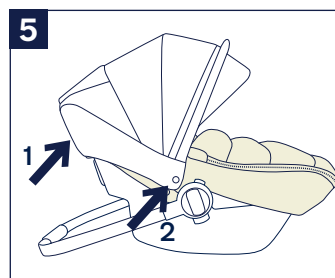

Do not use if any part of the footmuff is broken, torn, or missing.

Parts List

Make sure all parts are available before assembly. If any part is missing, please contact Nuna (see page 4 for information). No tools are required for assembly.

- 1 Footmuff
- 2 Hook and loop fastener
- 3 Snaps
- 4 Top Panel
- 5 Zipper
- 6 Top Panel magnet
- 7 Sky drape magnet
- 8 Storage Bag

Product Setup

- 1 - Disconnect snaps on the canopy fabric sides and pull canopy from back of infant car seat. Fold canopy up.
- 2 - Insert footmuff through canopy.
- 3 - Wrap footmuff around foot and head end of infant car seat.
- 4 - Attach footmuff to back of infant car seat fabric and secure with hook and loop fastener **(1)** then wrap side flaps around canopy mount and fasten with snaps **(2)**.
- 5 - Wrap canopy around back of seat and attach canopy fasteners **(1)** then attach snaps on the canopy fabric sides to canopy mount **(2)**.