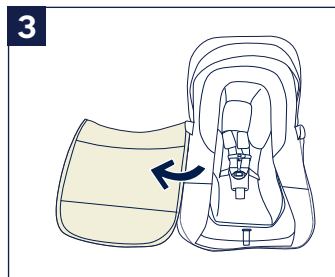

- 1 Footmuff
- 2 Hook and loop fastener
- 3 Snaps
- 4 Top Panel
- 5 Zipper
- 6 Top Panel magnet
- 7 Sky drape magnet
- 8 Storage Bag

Product Setup

- 1 - Disconnect snaps on the canopy fabric sides and pull canopy from back of infant car seat. Fold canopy up.
- 2 - Insert footmuff through canopy.
- 3 - Wrap footmuff around foot and head end of infant car seat.
- 4 - Attach footmuff to back of infant car seat fabric and secure with hook and loop fastener **(1)** then wrap side flaps around canopy mount and fasten with snaps **(2)**.
- 5 - Wrap canopy around back of seat and attach canopy fasteners **(1)** then attach snaps on the canopy fabric sides to canopy mount **(2)**.

Product Use

The winter footmuff should not cover the child's face.

- 1 - Partially unzip both sides of the footmuff and fold top panel down.
 - 2 - Secure with magnets.
 - 3 - Unzip footmuff flap from either side to access infant car seat.
 - 4 - If your PIPA series model features a Sky drape™, attach Sky drape to magnets in footmuff. Follow infant car seat instructions to access Sky drape.
 - 5 - When using footmuff inside vehicle, follow PIPA series infant car seat instructions for installation.
- ⚠ DO NOT** use top panel if it covers child's face. Outer edge of top panel should be at or below child's shoulder level.
- ⚠ DO NOT** use footmuff on infant car seat only installation using vehicle seat belt. Footmuff is to be used with base or lower anchor installation only.